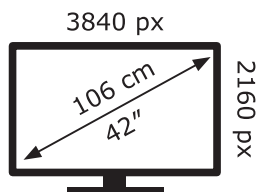

ENERG ⚡

LG Electronics

OLED42C29LB

52 kWh/1000h

ABCDEF**G**

94 kWh/1000h

2019/2013